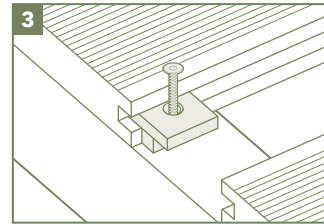

**COLOUR MATCHED
SCREWS**

**STARTER
BOARD**

**CORNER EDGING
STRIPS**

**FASCIA
BOARD**

**BALUSTRADE
KIT**

ACCESSORIES EXPLAINED

Get to know our extensive range of accessories and the roles they play in helping you to complete your project.

JOISTS: Used to form your decking sub frame.

STARTER CLIPS: Fitted to the intersection of each joist.

PLASTIC T CLIPS: Used to secure each board in place.

COLOUR MATCHING SCREWS: Offers a sleek finishing touch.