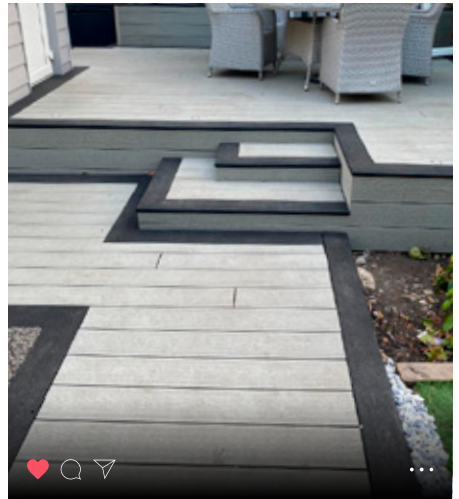

SILVER GREY

Our contemporary Silver Grey decking boards will instantly modernise your outdoor environment, providing outstanding quality and long lasting performance.

"First time working with this product but I rate it highly!"

**SHARE
YOUR
HAPPY
OUTDOORS**

We love to see your decking installations on Instagram:
[@alluroutdoor](#) [#MyAllurDecking](#)

"We are loving our new outdoor living area. The decking has transformed the garden!"