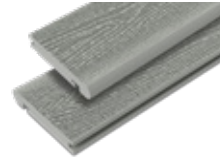

Each Allur composite decking Balustrade Kit consists of two posts, two railings (one handrail and one bottom rail) and twelve spindles, complete with all fixtures and fittings required.

PRODUCT SPECIFICATIONS

A brief overview of product codes, product dimensions and more.

**DOUBLE-SIDED
DECKING BOARD**

SIZE AVAILABLE
3600 x 148 x 25mm

**GROOVED
STARTER BOARD**

SIZE AVAILABLE
3600 x 150 x 25mm

**WOOD GRAIN
STARTER BOARD**