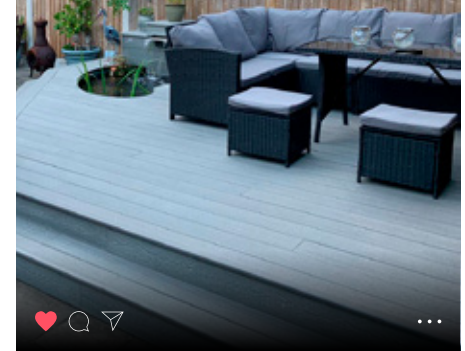

"It was fantastic, it was easy to understand and all materials from screws to the decking itself was great."

SHARE YOUR HAPPY OUTDOORS

We love to see your decking
installations on Instagram:
[@alluroutdoor](#) [#MyAllurDecking](#)

"The fixing system was easy to use,
yet sturdy once installed. The boards
seem sturdy, the instructions that came
with the decking were easy to follow"