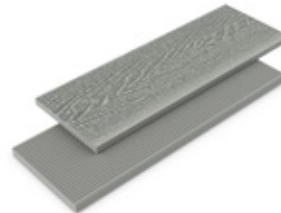

**FASCIA
BOARD**