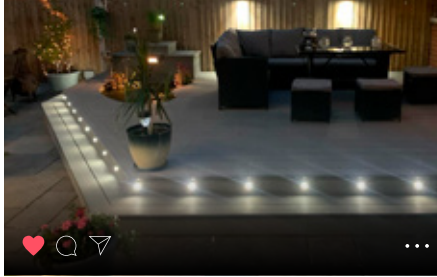

"It was fantastic, it was easy to understand and all materials from screws to the decking itself was great."

SHARE YOUR HAPPY OUTDOORS

We love to see your decking
installations on Instagram:
[@alluroutdoor](#) [#MyAllurDecking](#)

"The fixing system was easy to use,
yet sturdy once installed. The boards
seem sturdy, the instructions that came
with the decking were easy to follow"