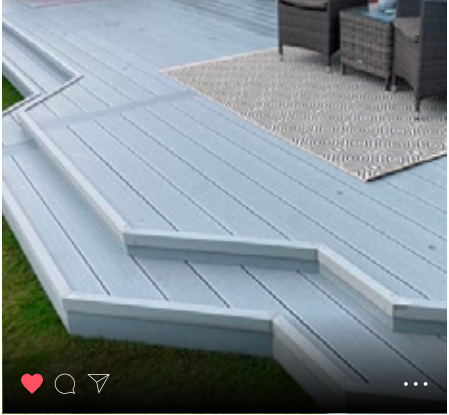

WOOD GRAIN

GROOVED

THE RANGE

Our composite decking boards are available in a wide range of pre-treated colour options to suit your style.

CHARCOAL

SILVER GREY

GRAPHITE

GUNMETAL

CHOCOLATE

CARAMEL

SAGE

ORDER YOUR FREE SAMPLES TODAY AT
WWW.ALLUR.CO.UK

CHARCOAL

Stylish and hardwearing, our Charcoal decking boards have been designed to give your outdoor setting extra personality and character with minimal maintenance.

SILVER GREY

Our contemporary Silver Grey decking boards will instantly modernise your outdoor environment, providing outstanding quality and long lasting performance.

"First time working with this product but I rate it highly!"