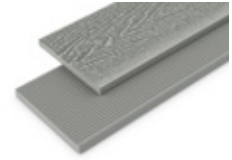

**DOUBLE-SIDED
FASCIA BOARD**

SIZES AVAILABLE
3000 x 140 x 12mm
3600 x 140 x 12mm

COLOUR	CODE
Charcoal	DCD01
Silver Grey	DCD02
Graphite	DCD03
Gunmetal	DCD04
Chocolate	DCD05
Caramel	DCD06
Sage	DCD07

COLOUR	CODE
Charcoal	DGB01
Silver Grey	DGB02
Graphite	DGB03
Gunmetal	DGB04
Chocolate	DGB05
Caramel	DGB06
Sage	DGB07

COLOUR	CODE
Charcoal	DWB01
Silver Grey	DWB02
Graphite	DWB03
Gunmetal	DWB04
Chocolate	DWB05
Caramel	DWB06
Sage	DWB07

COLOUR	CODE
Charcoal	DFB01
Silver Grey	DFB02
Graphite	DFB03
Gunmetal	DFB04
Chocolate	DFB05
Caramel	DFB06
Sage	DFB07

Whilst every care has been taken to ensure that the information included in this document was accurate at the time of printing, we reserve the right to change product specifications at any time without prior notice. Due to variations in the photographic and printing processes the colours shown may vary compared to the actual product, therefore it is recommended that actual product samples are viewed prior to purchase. E&OE.