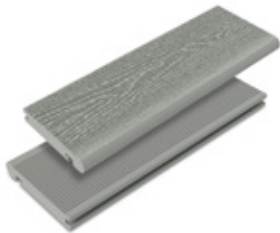

**STARTER
BOARD**