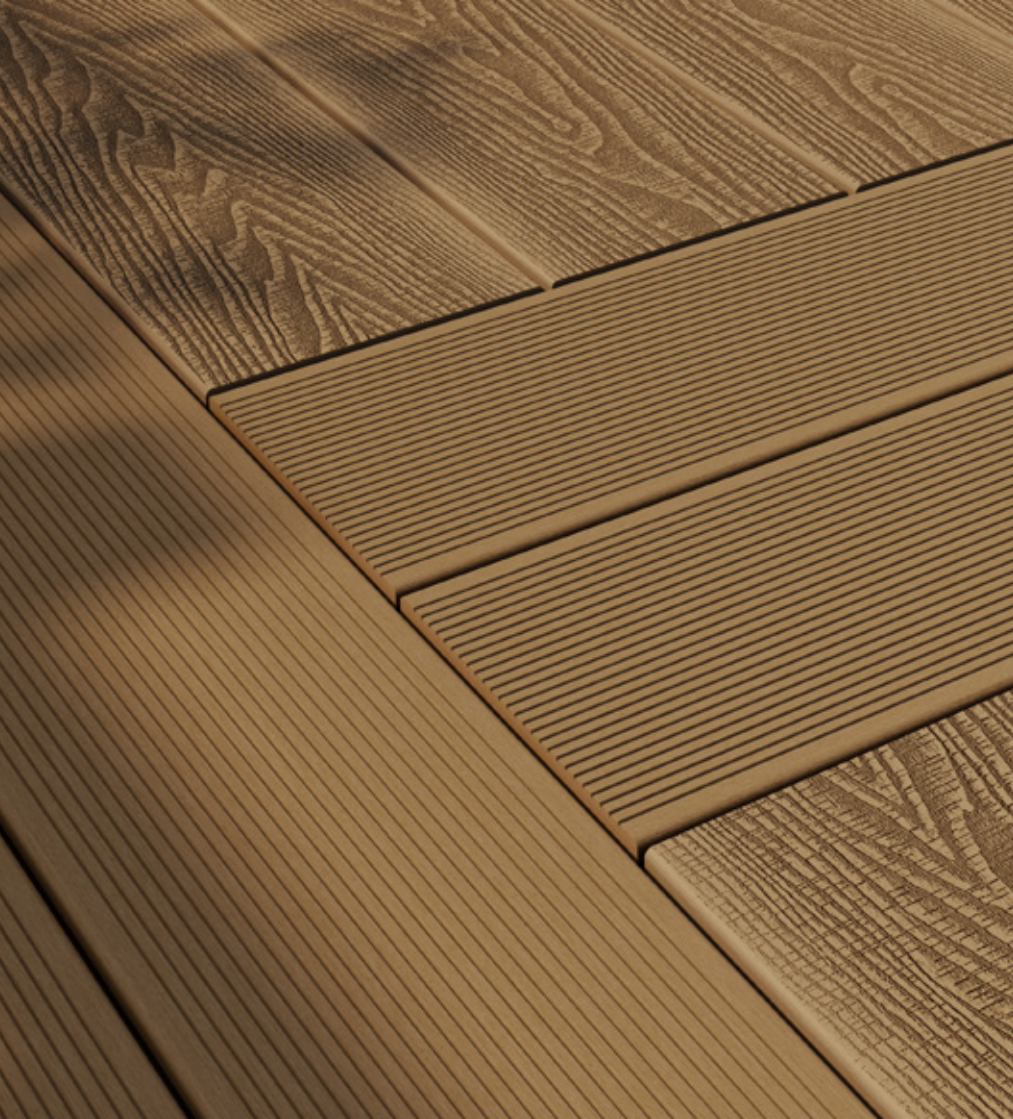

EASY
INSTALLATION

COLOUR
STABILITY

NO TREATMENT
REQUIRED

DOES NOT
ROT OR WARP

RECYCLED
CONTENT

SLIP
RESISTANT

DOUBLE-SIDED
BOARDS

INSECT
PROOF

DURABLE

CUTS & SCREWS
EASILY

COLOUR
MATCHING
ACCESSORIES

LOW
MAINTENANCE

DOUBLE-SIDED BOARDS

All of our composite decking boards are double-sided giving you the option to choose between wood grain or grooved decking or a mixture of both; simply turn the board to suit your style and design.

WOOD GRAIN

GROOVED

THE RANGE

Our composite decking boards are available in a wide range of pre-treated colour options to suit your style.

CHARCOAL

SILVER GREY

GRAPHITE

GUNMETAL