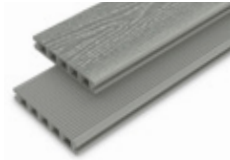

PRODUCT SPECIFICATIONS

A brief overview of product codes, product dimensions and more.

**DOUBLE-SIDED
DECKING BOARD**

SIZE AVAILABLE
3600 x 148 x 25mm