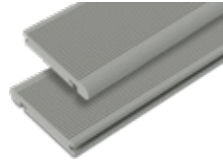

Choosing decking balustrades and rails will ensure that your decking area is safe so that there will be less chance of accidents, particularly if your decked space is raised higher than the rest of your garden.

Each Allur composite decking Balustrade Kit consists of two posts, two railings (one handrail and one bottom rail) and twelve spindles, complete with all fixtures and fittings required.

PRODUCT SPECIFICATIONS

A brief overview of product codes, product dimensions and more.

**DOUBLE-SIDED
DECKING BOARD**

SIZE AVAILABLE
3600 x 148 x 25mm

**GROOVED
STARTER BOARD**

SIZE AVAILABLE
3600 x 150 x 25mm

**WOOD GRAIN
STARTER BOARD**