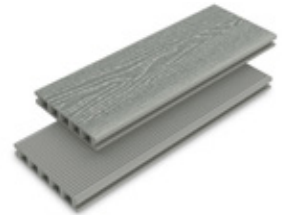

DURABLE

CUTS & SCREWS
EASILY

COLOUR
MATCHING
ACCESSORIES

LOW
MAINTENANCE

DOUBLE-SIDED BOARDS

All of our composite decking boards are double-sided giving you the option to choose between wood grain or grooved decking or a mixture of both; simply turn the board to suit your style and design.

WOOD GRAIN

GROOVED

THE RANGE

Our composite decking boards are available in a wide range of pre-treated colour options to suit your style.

CHARCOAL

SILVER GREY

GRAPHITE

GUNMETAL