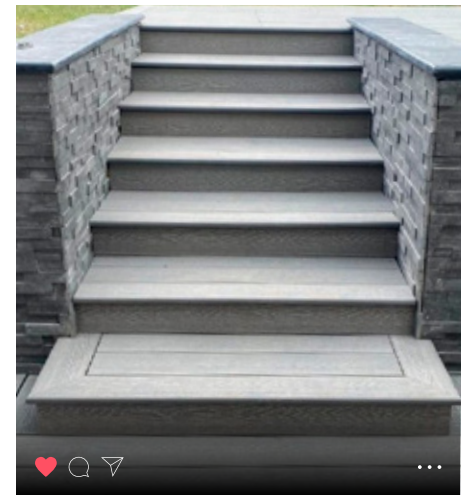

"The customers were over the moon with
the work/decking."