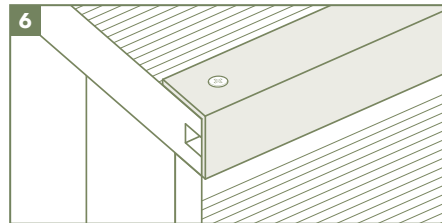

JOISTS: Used to form your decking sub frame.

STARTER CLIPS: Fitted to the intersection of each joist.

PLASTIC T CLIPS: Used to secure each board in place.

COLOUR MATCHING SCREWS: Offers a sleek finishing touch.

STARTER BOARDS: Used to complete the front edge of your deck.

CORNER EDGING STRIPS: Used as a neat finish to the outside edge of your deck.

FASCIA BOARDS: Used on front facing areas such as steps.

BALUSTRADE KITS