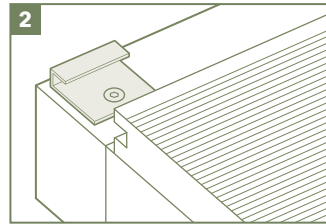

**COLOUR MATCHED
SCREWS**

**STARTER
BOARD**

**CORNER EDGING
STRIPS**

**FASCIA
BOARD**

**BALUSTRADE
KIT**

ACCESSORIES EXPLAINED

Get to know our extensive range of accessories and the roles they play in helping you to complete your project.

JOISTS: Used to form your decking sub frame.

STARTER CLIPS: Fitted to the intersection of each joist.

PLASTIC T CLIPS: Used to secure each board in place.

COLOUR MATCHING SCREWS: Offers a sleek finishing touch.